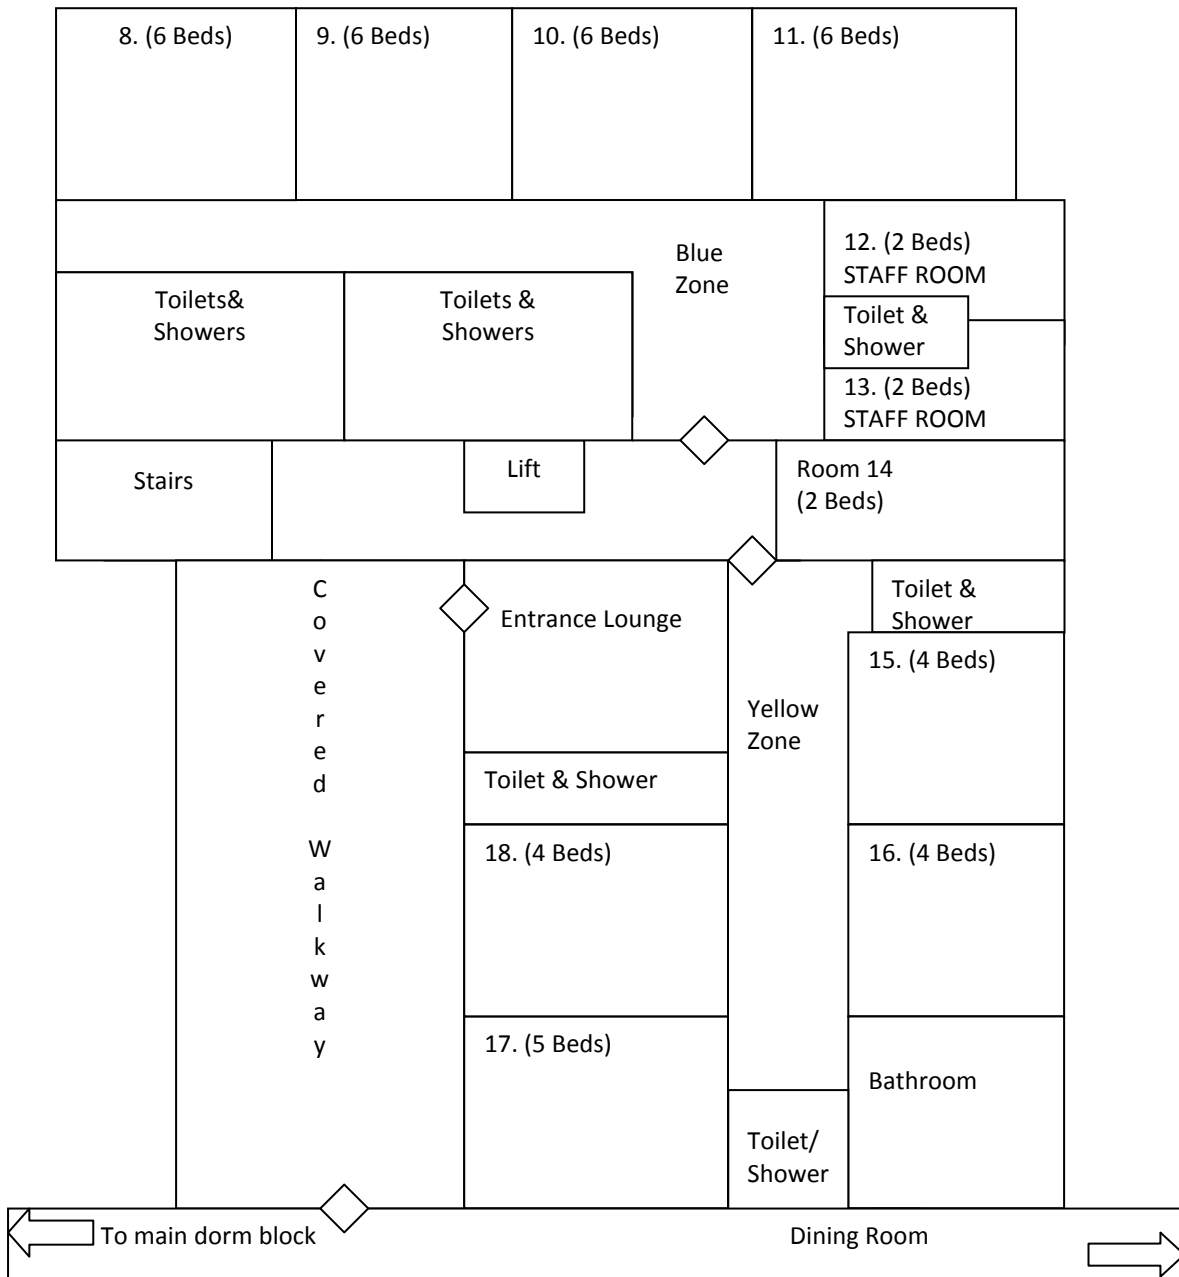

Central Dormitory Area Upper Floor

Week 13
Date Monday 24th – Friday 28th March 2014
Groups Ecole Élémentaire Jacques Prévert; 28 students, 4 staff

◇ Zone locking door

Room	Number of beds in brackets		
8 (6)	Boys x 4	14 (2)	
9 (6)	Boys x 4	15 (4)	Staff x 2
10 (6)	Boys x 4	16 (4)	Girls x 3
11 (6)	Boys x 5	17 (5)	Girls x 4
12 (2)	Staff x 1	18 (4)	Girls x 4
13 (2)	Staff x 1		